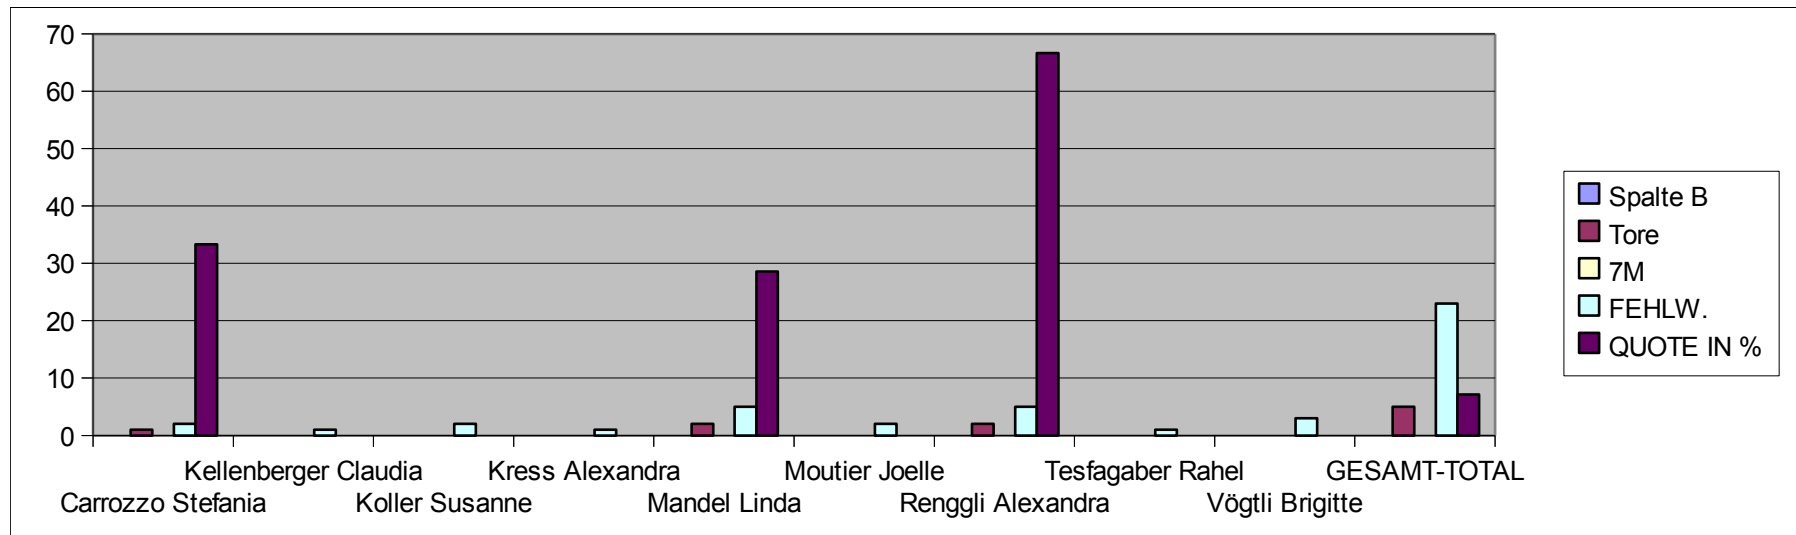

Renggli Alexandra
Tesfagaber Rahel
Vögtli Brigitte
GESAMT-TOTAL

2	0	5	66.66
0	0	1	0
0	0	3	0
5	0	23	7.14